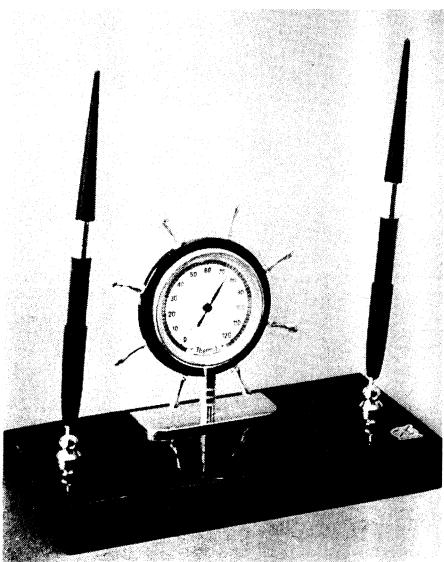

37LC - PEN BASE — ROLL CALENDAR — LETTER RACK

35L - PEN BASE — LAMP

48RC - PEN BASE — DOUBLE PEN — ROLL CALENDAR

# ONYX PEN DESK SETS DELUXE BALL POINT PEN

48LC - PEN BASE — DOUBLE PEN — ROLL CALENDAR — LETTER RACK

256B - PEN BASE — BAROMETER

257MC - PEN BASE — DOUBLE PEN — CLOCK

37WT - PEN BASE — DOUBLE PEN — SHIPS WHEEL THERMOMETER